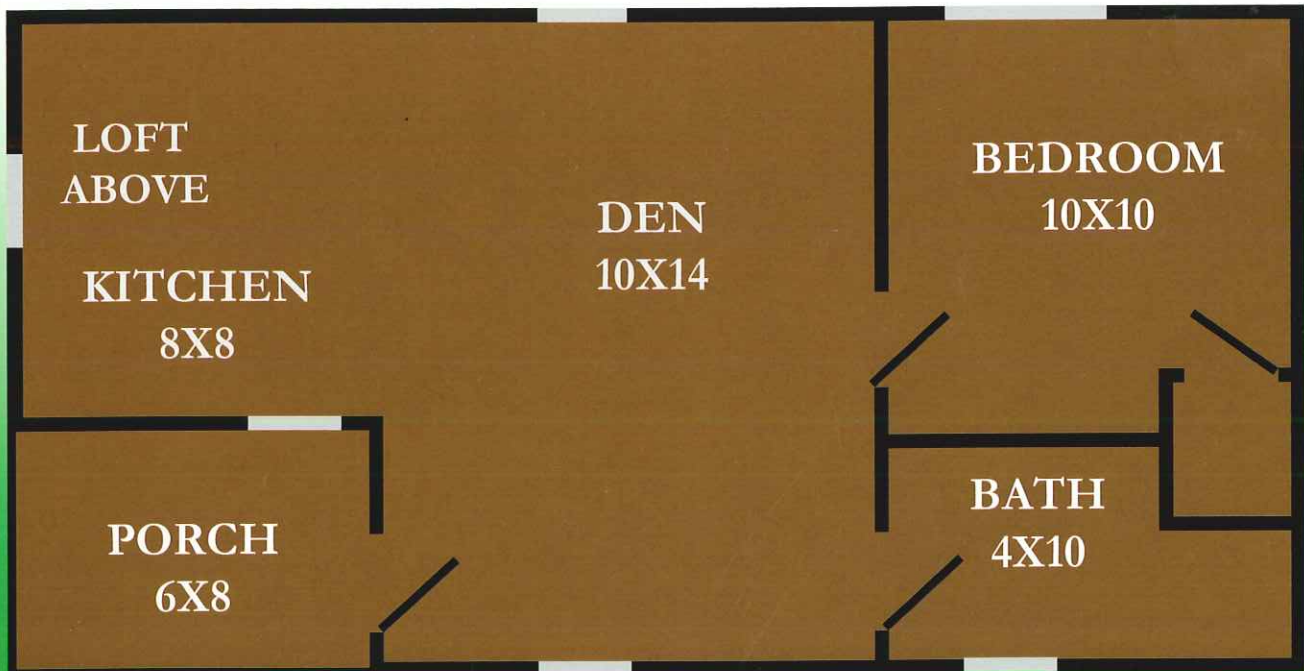

The Boone

The Boone is another neat 1-piece package featuring an 8 ft kitchenette, living area, full bed & bathroom. Great for that lake lot, hunting cabin, or getaway. The inset corner porch rounds out this popular model. Sizes range from 14x28 to 14x40.