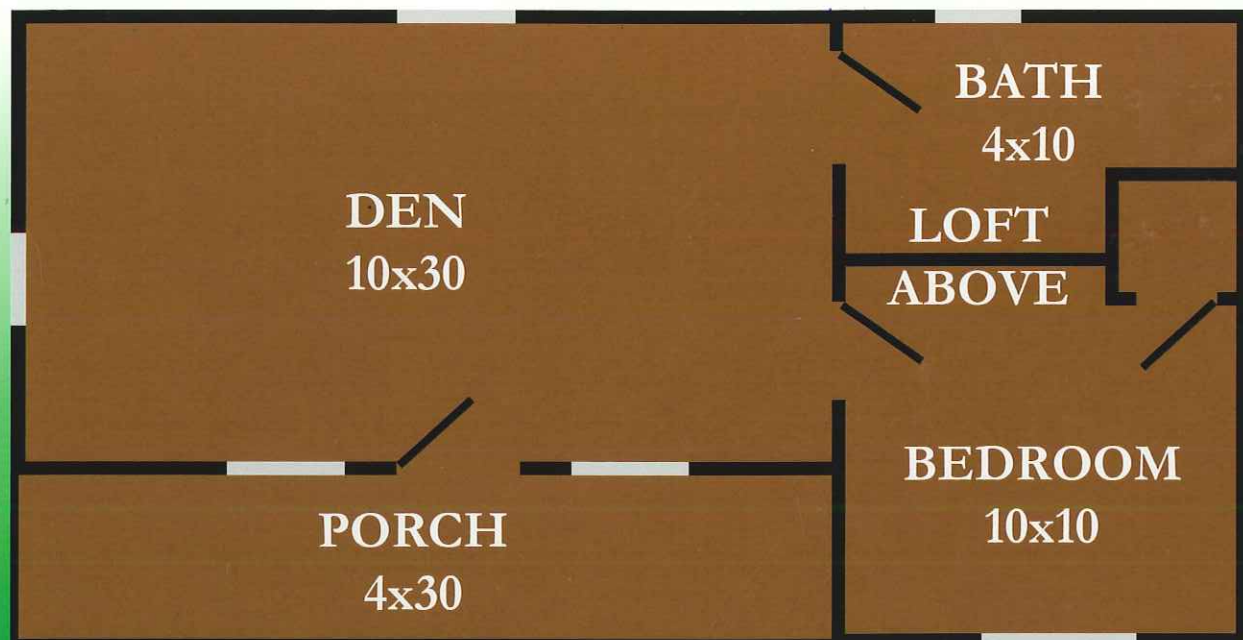

The Weekend Retreat

The Weekend Retreat model offers a neat 1-piece package featuring a Kitchen and Living Area with space for under sink refrigerator, a full Bedroom, and Bathroom.

Enjoy the outdoors from the comfort of your Front Porch.

Sizes range 14x28 to 14x40.